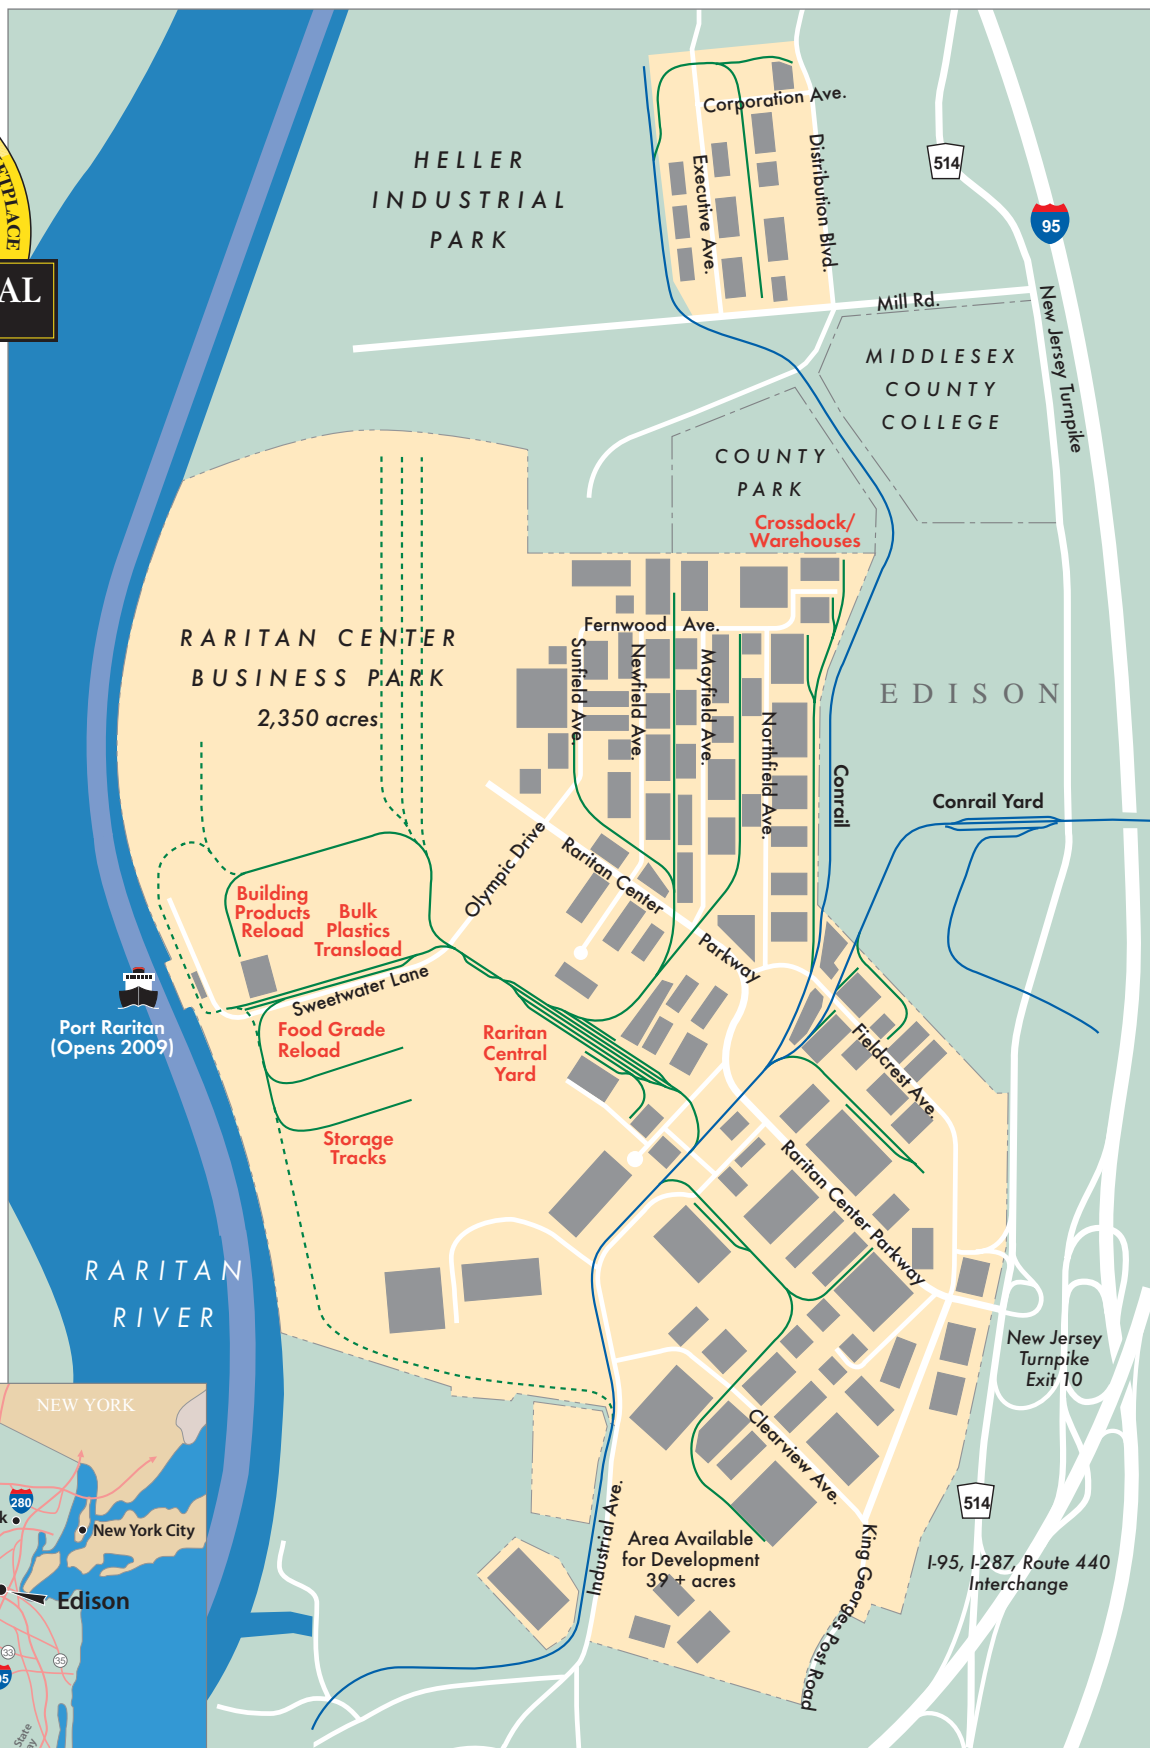

RARITAN CENTRAL
RAILWAY

Edison, NJ

Port Raritan
(Opens 2009)

RARITAN
RIVER

HELLER
INDUSTRIAL
PARK

Corporation Ave.
Executive Ave.
Distribution Blvd.

514

95

New Jersey Turnpike

MIDDLESEX
COUNTY
COLLEGE

COUNTY
PARK

Crossdock/
Warehouses

RARITAN CENTER
BUSINESS PARK
2,350 acres

Fernwood Ave.
Newfield Ave.
Moyfield Ave.
Northfield Ave.

EDISON

Building
Products
Reload
Bulk
Plastics
Transload

Area Available
for Development
39+ acres

514

I-95, I-287, Route 440
Interchange

NEW YORK

Newark

New York City

Edison

Trenton

PENNSYLVANIA

Philadelphia

NEW JERSEY

DELAWARE